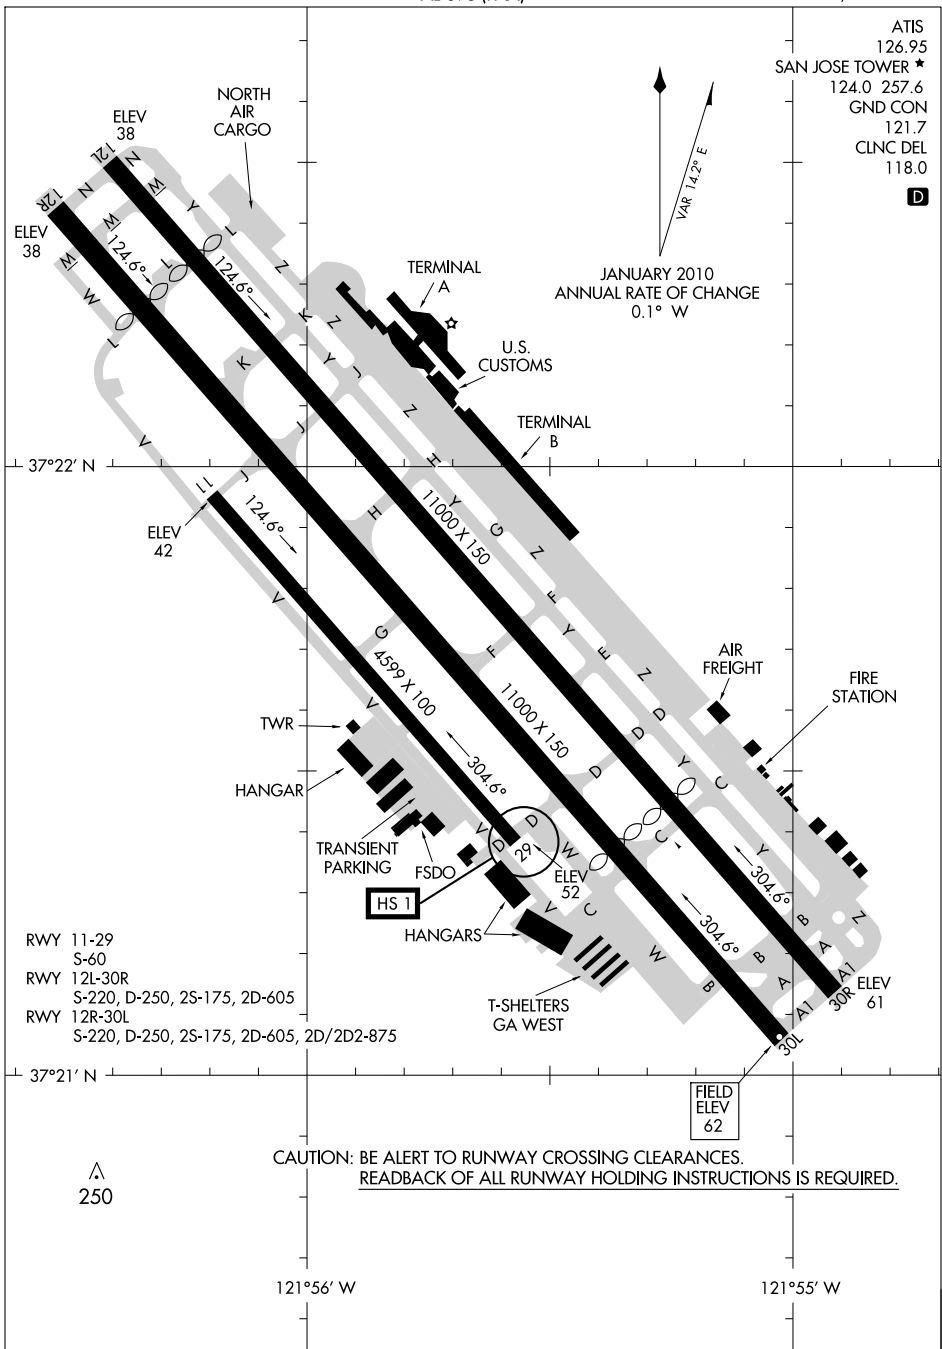

AIRPORT DIAGRAM

SAN JOSE/NORMAN Y. MINETA SAN JOSE INTL (SJC)
AL-693 (FAA)

SAN JOSE, CALIFORNIA

SW-2, 05 MAY 2011 to 02 JUN 2011

SW-2, 05 MAY 2011 to 02 JUN 2011

AIRPORT DIAGRAM

SAN JOSE, CALIFORNIA
SAN JOSE/NORMAN Y. MINETA SAN JOSE INTL (SJC)

SAN JOSE, CALIFORNIA